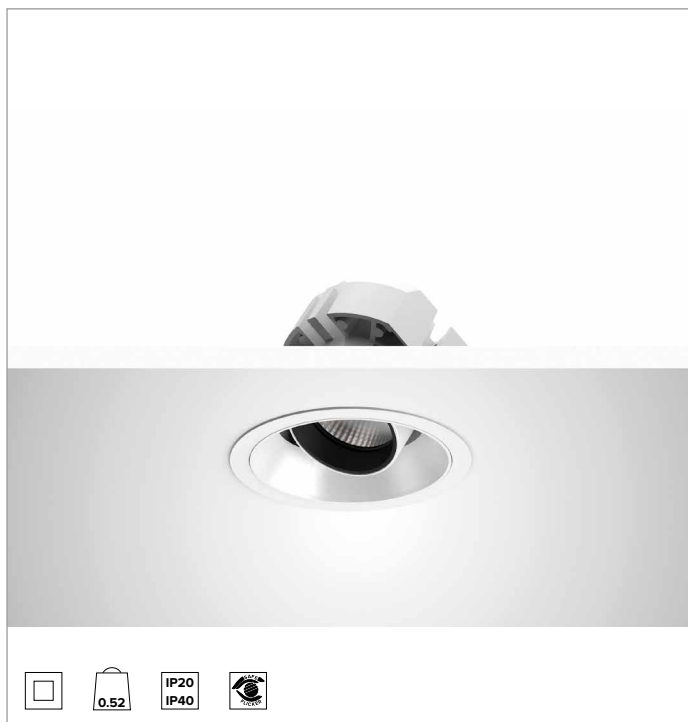

## 1T8724EL | CTEVO ARCHITECTURAL 105

### Adjustable recessed LED projector in a trim version

	4000K	H(m)	D(m)	Emax(lx)
	Ra90		31°	
	Fixture Power	20W	1	0.56
	Source Flux	2451lm	2	1.12
	Fixture Flux	1895lm	3	1.67
	Efficacy	94lm/W	4	2.23
TS1306	Imax=2459cd/klm	Imax	6028cd	5
			2.79	241