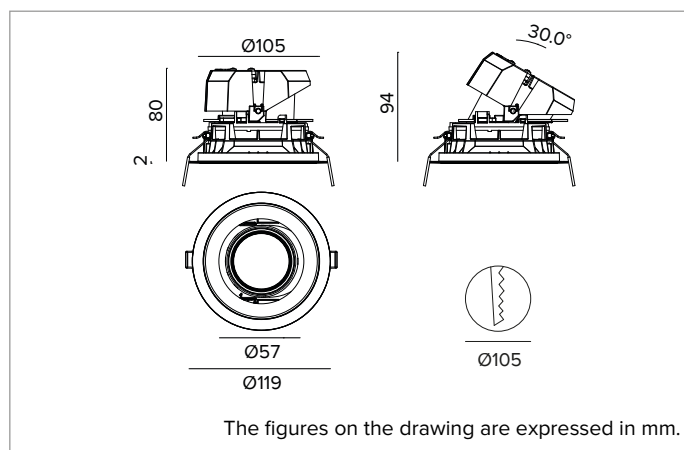

### Adjustable recessed LED projector in a trim version

	4000K	H(m)	D(m)	Emax(lx)
	Ra90		31°	
	Fixture Power	20W	1	0.56
	Source Flux	2451lm	2	1.12
	Fixture Flux	1895lm	3	1.67
	Efficacy	94lm/W	4	2.23
TS1306	Imax=2459cd/klm	Imax	6028cd	5
			2.79	241